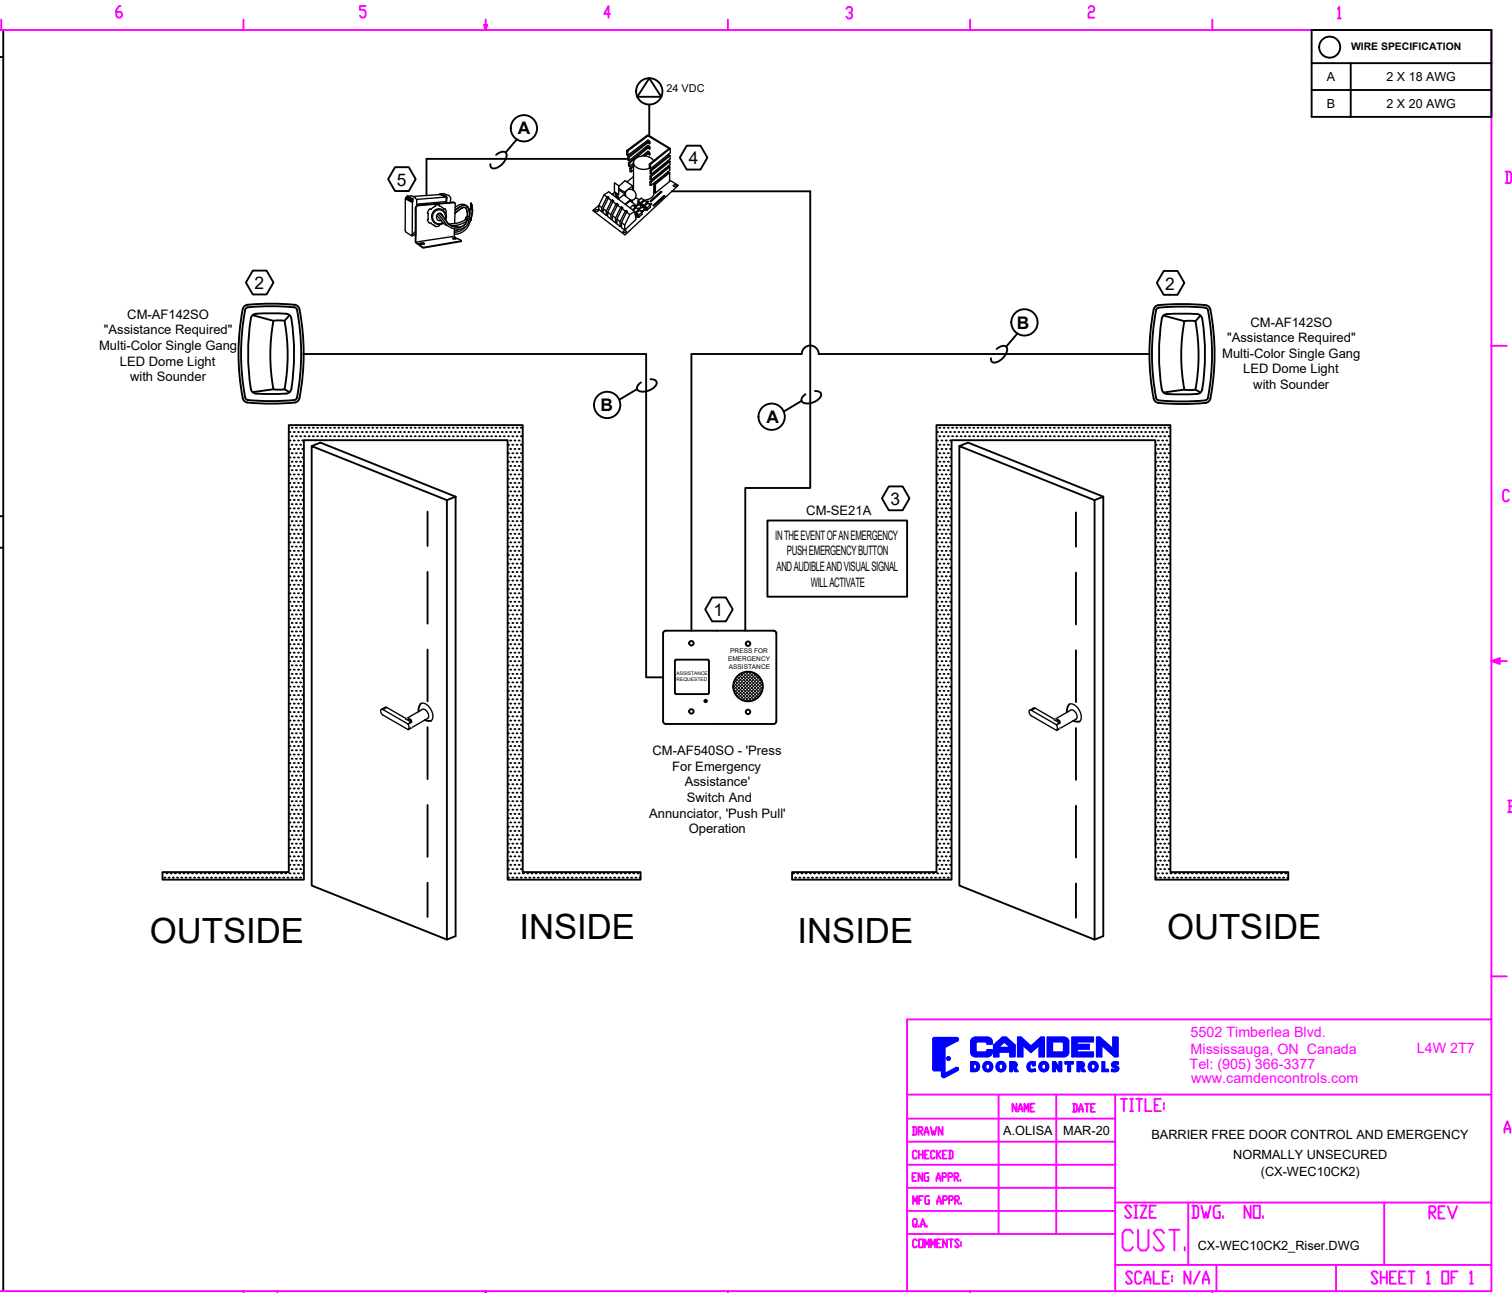

CX-WEC10CK2 EQUIPMENT PACKAGE:

- 1 CM-AF540SO - 'PRESS FOR EMERGENCY ASSISTANCE' SWITCH & 'ASSISTANCE REQUESTED' LED ANNUNCIATOR WITH SOUNDER
- 2 CM-AF142SO - 'ASSISTANCE REQUIRED' MULTI-COLOR SINGLE GANG LED DOME LIGHT WITH SOUNDER (x2)
- 3 CM-SE21A - EMERGENCY ASSISTANCE SIGN

ADDITIONAL PARTS REQUIRED BUT NOT INCLUDED WITH THE CX-WEC10CK2:

- 4 CX-PS13 - 12/24 VDC LINEAR POWER SUPPLY
- 5 CX-TRX-4024 - 40VA, 24 VAC TRANSFORMER

NOTE:
WHEN USED WITH A CAMDEN CX-WC SERIES BARRIER WASHROOM KIT, THE CX-WEC10CK2 CAN GET ITS POWER FROM THE BARRIER FREE WASHROOM KITS POWER SUPPLY.

SYSTEM OPERATION

CX-WEC10CK2 OPERATION:

- THE 'PRESS FOR EMERGENCY ASSISTANCE' MUSHROOM PUSH BUTTON IS ACTIVATED BY THE OCCUPANT.
- THIS ENERGIZES THE LED ANNUNCIATOR AND SOUNDER WITHIN THE WASHROOM, AND THE DOME LIGHT WITH SOUNDER OUTSIDE THE WASHROOM.
- BOTH ANNUNCIATORS WILL BE ENERGIZED UNTIL THE LATCHING MUSHROOM PUSH BUTTON SWITCH IS PULLED OUT.