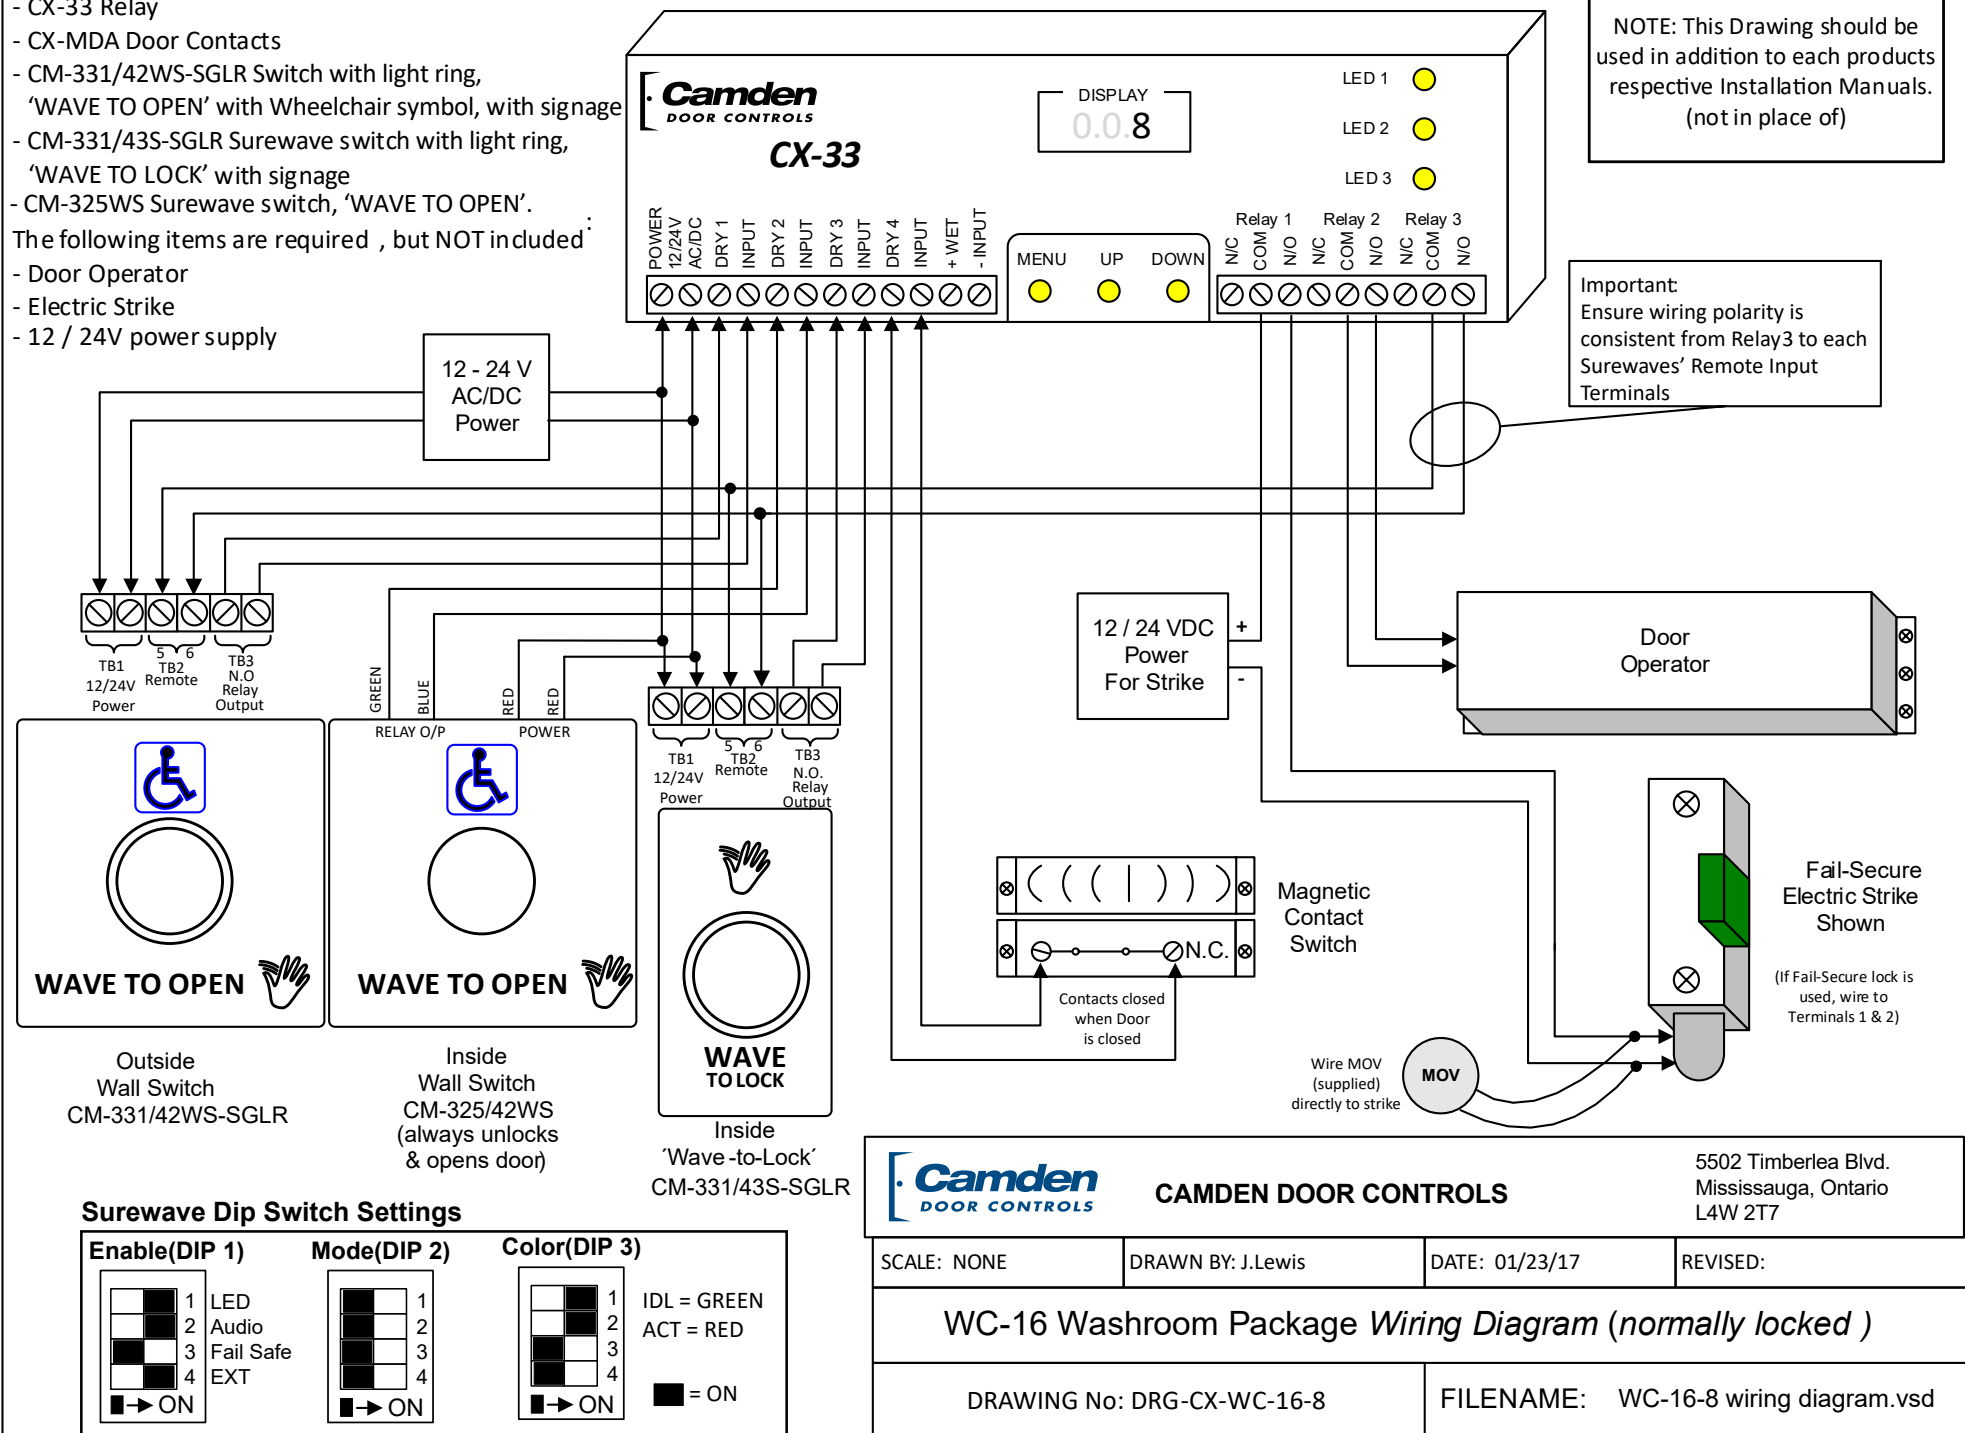

The following are part of the WC -16 package :

- CX-33 Relay
- CX-MDA Door Contacts
- CM-331/42WS-SGLR Switch with light ring, 'WAVE TO OPEN' with Wheelchair symbol, with signage
- CM-331/43S-SGLR Surewave switch with light ring, 'WAVE TO LOCK' with signage
- CM-325WS Surewave switch, 'WAVE TO OPEN'.

The following items are required , but NOT included :

- Door Operator
- Electric Strike
- 12 / 24V power supply

NOTE: This Drawing should be used in addition to each products respective Installation Manuals. (not in place of)

Important: Ensure wiring polarity is consistent with Relay3 to each Surewaves' Remote Input Terminals

Camden DOOR CONTROLS
5502 Timberlea Blvd.
Mississauga, Ontario
L4W 2T7

SCALE: NONE   DRAWN BY: J.Lewis   DATE: 01/23/17   REVISED:

WC-16 Washroom Package Wiring Diagram (normally locked)

DRAWING No: DRG-CX-WC-16-8   FILENAME: WC-16-8 wiring diagram.vsd