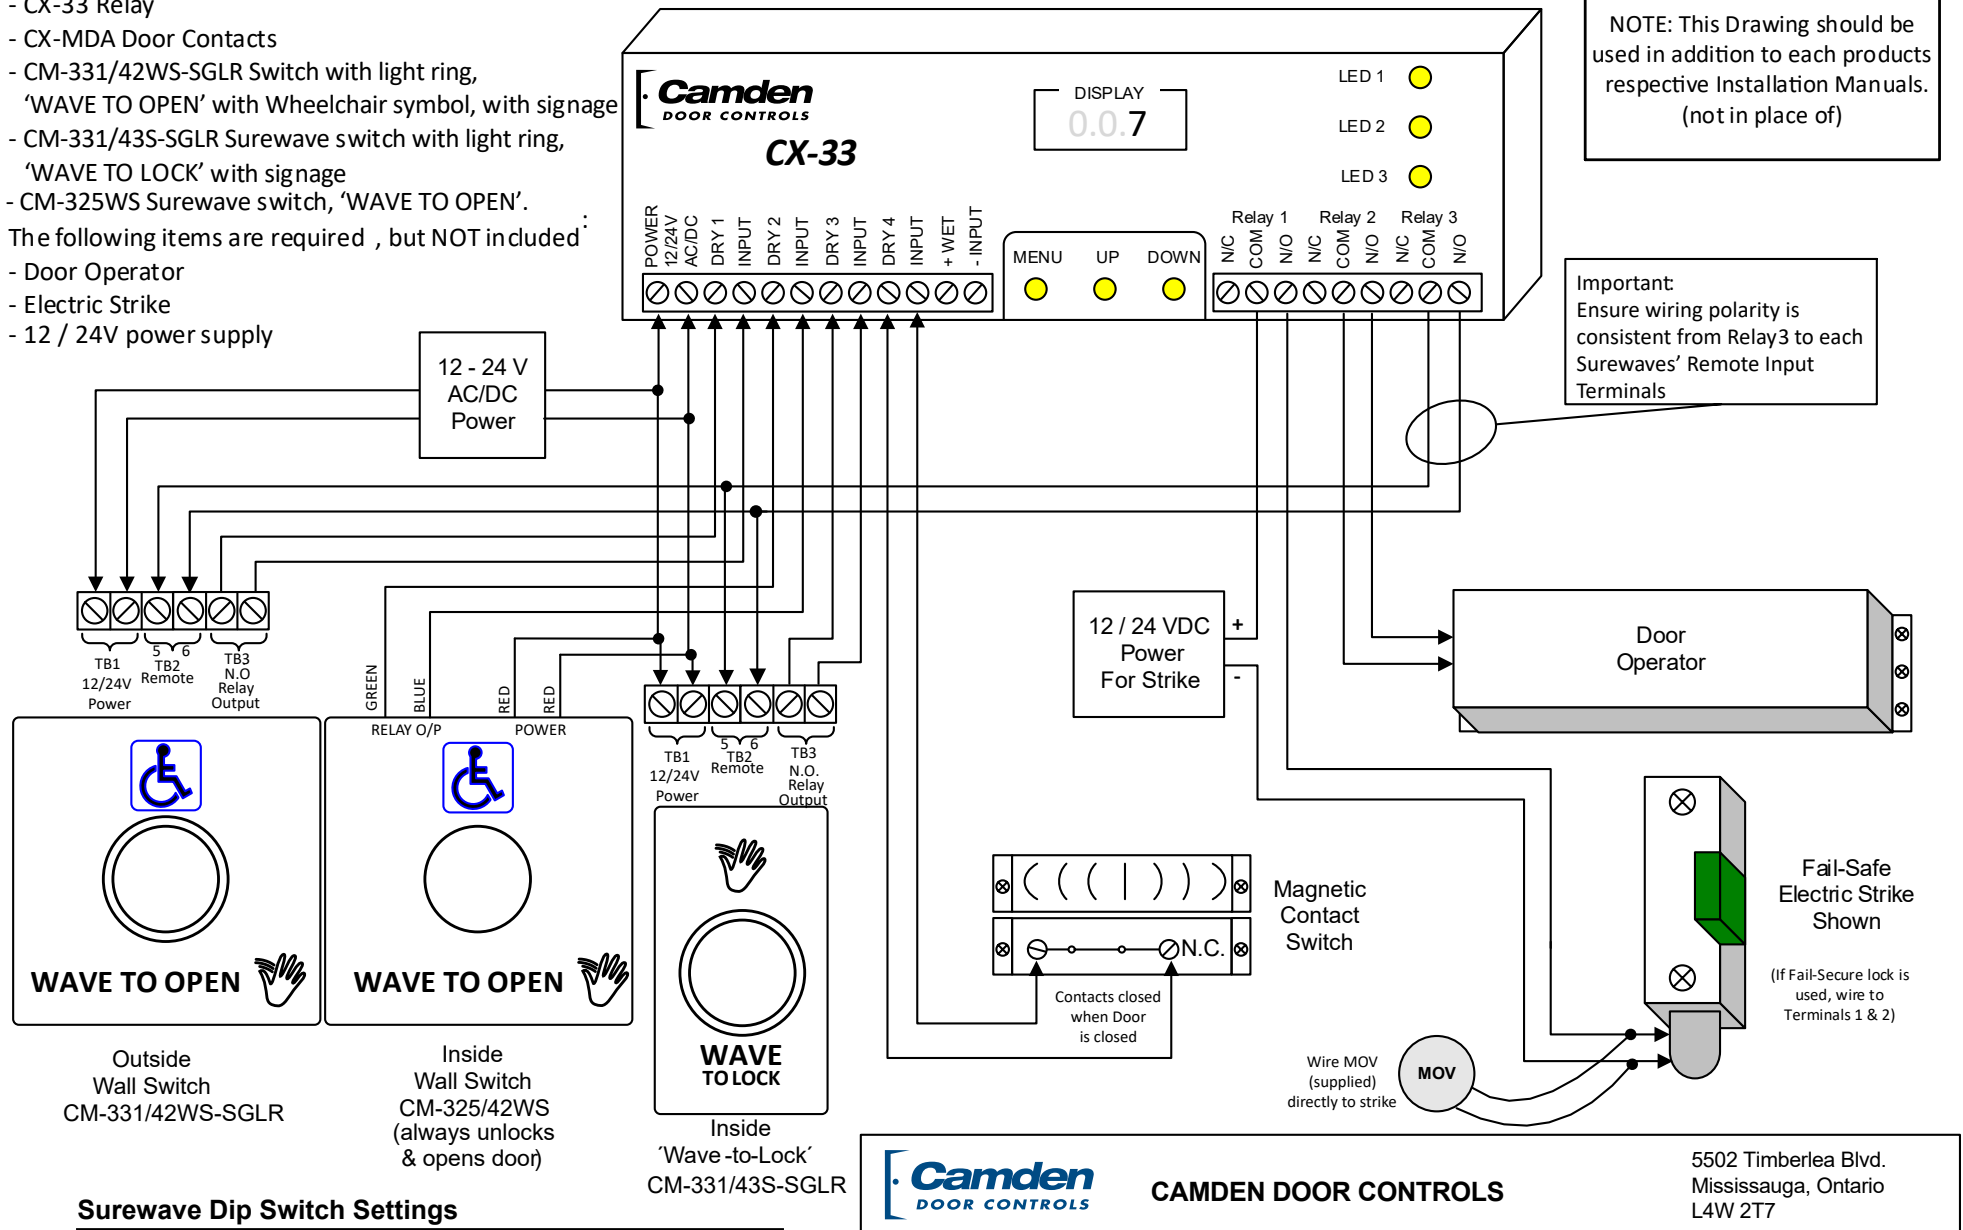

The following are part of the WC -16 package :

- CX-33 Relay
- CX-MDA Door Contacts
- CM-331/42WS-SGLR Switch with light ring, 'WAVE TO OPEN' with Wheelchair symbol, with signage
- CM-331/43S-SGLR Surewave switch with light ring, 'WAVE TO LOCK' with signage
- CM-325WS Surewave switch, 'WAVE TO OPEN'.

The following items are required , but NOT included :

- Door Operator
- Electric Strike
- 12 / 24V power supply

NOTE: This Drawing should be used in addition to each products respective Installation Manuals. (not in place of)

Important: Ensure wiring polarity is consistent with Relay3 to each Surewaves' Remote Input Terminals

Camden DOOR CONTROLS 5502 Timberlea Blvd. Mississauga, Ontario L4W 2T7

SCALE: NONE	DRAWN BY: J.Lewis	DATE: 01/23/17	REVISED:
WC-16 Washroom Package Wiring Diagram (normally unlocked)			
DRAWING No: DRG-CX-WC-16-7		FILENAME: WC-16-7 wiring diagram.vsd	

Surewave Dip Switch Settings

Enable(DIP 1)	Mode(DIP 2)	Color(DIP 3)

The following are part of the WC -16 package :

- CX-33 Relay
- CX-MDA Door Contacts
- CM-331/42WS-SGLR Switch with light ring, 'WAVE TO OPEN' with Wheelchair symbol, with signage
- CM-331/43S-SGLR Surewave switch with light ring, 'WAVE TO LOCK' with signage
- CM-325WS Surewave switch, 'WAVE TO OPEN'.