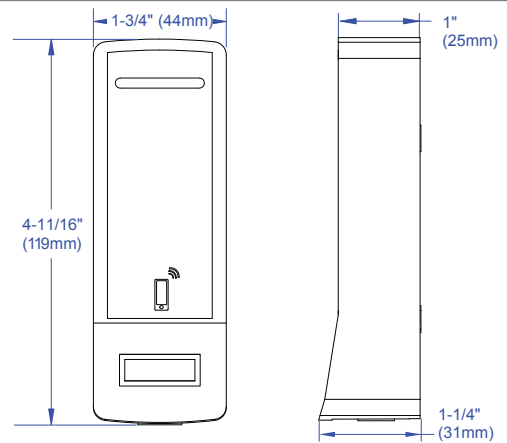

DIMENSIONS

Mullion Mount