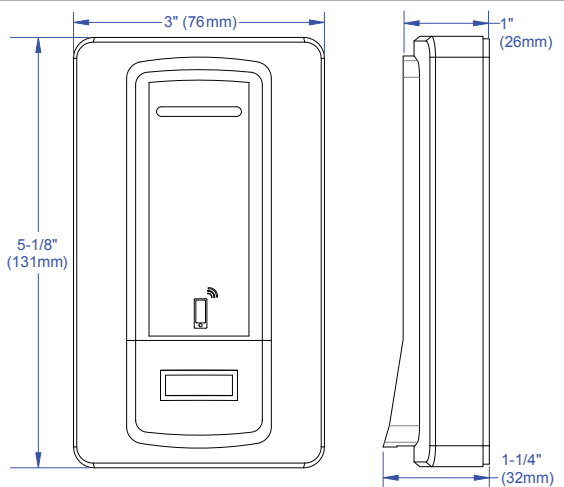

Single Gang Mount

ORDERING INFORMATION

Bluetooth Reader	Credentials
CV-7600 MIFARE Reader with BLE for Smartphone Credentials	CV-MBT Smart Phone BLE Mobile Credentials, Package of 10
	CV-MCS MIFARE DESFire EV2 Encrypted Clam Shell Cards, Package of 10
	CV-MKT MIFARE DESFire EV2 Encrypted Key Fob, 2K Memory, Package of 10
	CV-MIS MIFARE DESFire EV2 Encrypted ISO-style Cards, Package of 10

Revision 8 or newer includes technology support for touchless activation-enabled Conekt Mobile Access Credentials.

Readers Revision 8 or newer includes technology support for certain HID® standard classic-type 13.56-MHz contactless smartcard protocols.

Opening New Doors to Innovation, Quality, and Support!

2395 Skymark Ave, Mississauga, ON Canada L4W 4Y6 • Toll Free: 1(877) 226-3369 (CAMDEN9)
Tel: (905) 366-3377 | Fax: (905) 366-3378 | E-mail: info@camdencontrols.com | www.camdencontrols.com

Part #: MKTG-LIT-SP-CV-7600_R3