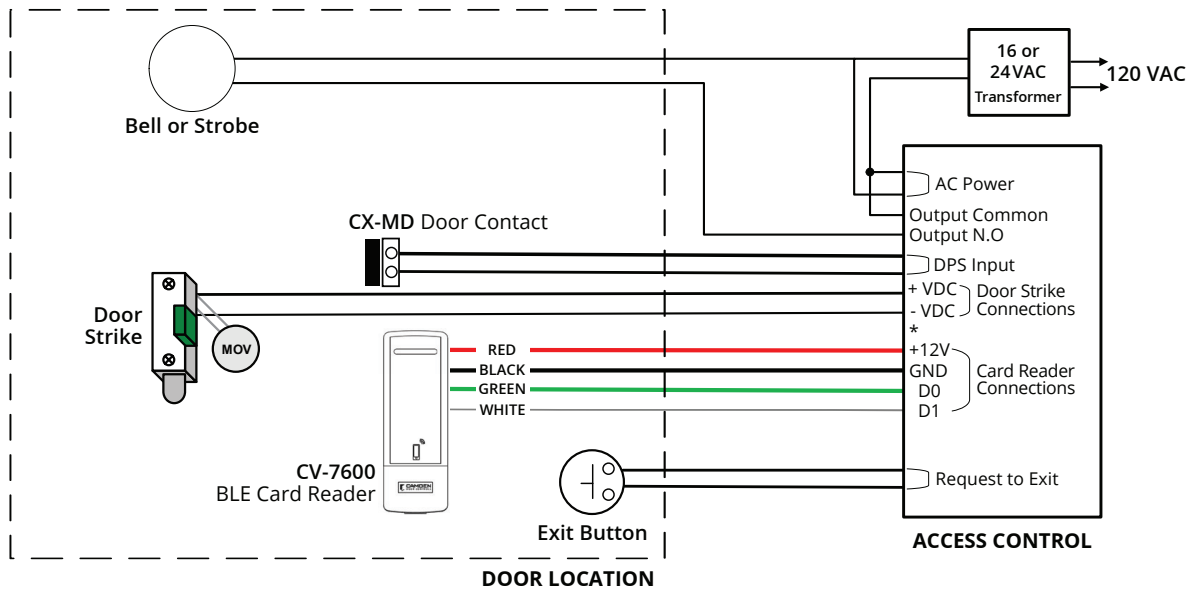

An easy download app turns any Android™ or Apple iOS™ smartphone into a secure mobile access control system credential, with data stored in a smartphone's wallet app via BLE technology.

CV-7600 readers are also compatible with clone resistant MIFARE credentials, including clamshell cards, ISO cards and key tags. This feature allows system managers the ability to assign the most secure type of credential for each system user.

Features

- Field configurable reception range from 1 to up to 30ft
- Compatible with all access control systems
- Smartphone App, Android™ and Apple iOS™ compatible
- Extremely High Security MIFARE DESFire EV1 and EV2 smartcard support
- 26-bit Wiegand, ABA Track II magnetic strike (clock & data) and OSDP interface
- No manufacturer 'cloud' portal account required and no recurring fees - pay once and forever forget!
- Mobile credential secured behind the password and biometric security of the mobile device
- Touchless auto unlock activation available on app
- IP67 water resistant
- Narrow (jamb) width with option for single gang mounting plate included
- 3 year warranty

WIRING TO AN ACCESS CONTROL PANEL

SPECIFICATIONS

INPUT VOLTAGE:	8 - 14 VDC
CURRENT:	40 mA typical @ 12VDC 195 mA peak
FREQUENCY:	13.56 MHz (contactless smartcard) 2.4 GHz (BLE)
CABLING:	24 AWG minimum, multi-conductor stranded with foil shield
INTERFACE:	Wiegand (26-bit formats), ABA Track II magnetic strike (clock & data)
OPERATING TEMPERATURE:	-40°F to 149°F (-40°C to 65°C)
LED CONTROL:	Blue, Red, Green, Amber and Off
READ RANGE:	Cards/Tags: Up to 1.5" (38mm) Mobile: Field configurable from 1 to up to 30ft
AUDIO TONE:	Beeper included
PROTECTION:	IP67
DIMENSIONS:	Mullion: 1-3/4" W x 4-3/4" H x 1-3/16" D (44mm x 119mm x 30mm) Single Gang: 3" W x 5-1/8" H x 1-3/16" D (76mm x 131mm x 30mm)