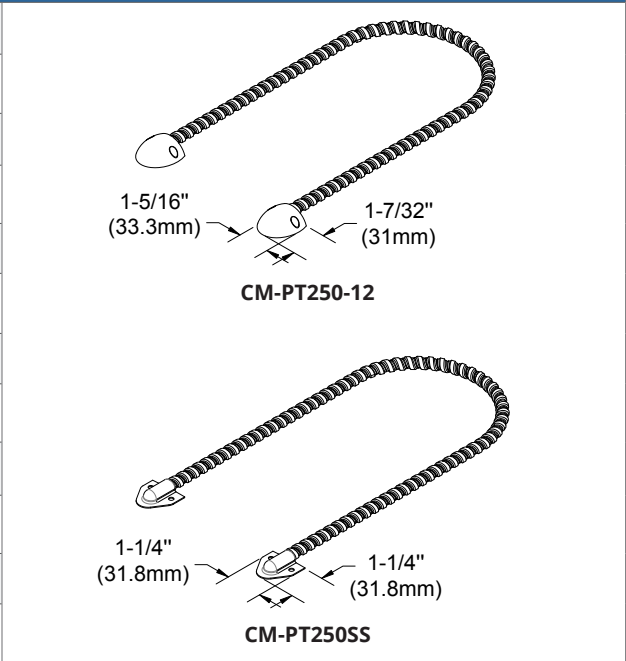

CONCEALED POWER TRANSFER CABLES	
CM-PT250M	CM-PT516M
Concealed, 1/4" inside diameter, mortise mount, 7" length	Concealed, 5/16" inside diameter, mortise mount
	
ALUMINUM CABLE AND ENDCAPS, 1/4" INSIDE DIAMETER	
CM-PT250AL-18	
Aluminum finish, 18" length (Formerly CM-PT14)	
CM-PT250AL-DUR-18	
Duranodic (dark bronze) finish, 18" length (Formerly CM-PT14DUR)	
ALUMINUM CABLE AND ENDCAPS, 3/8" INSIDE DIAMETER	
CM-PT375AL-18	
Aluminum finish, 18" length (Formerly CM-PT-38)	
CM-PT375AL-DUR-18	
Duranodic (dark bronze) finish, 18" length (Formerly CM-PT38DUR)	

STAINLESS STEEL CABLE, 1/4" INSIDE DIAMETER

CM-PT250-12
Zamac endcaps, 12" length (Formerly CM-PTS14)
CM-PT250SS-7
Stainless steel endcaps, 7" length (Formerly CM-PTSS-7)
CM-PT250SS-12
Stainless steel endcaps, 12" length (Formerly CM-PTSS-12)
CM-PT250SS-18
Stainless steel endcaps, 18" length (Formerly CM-PTSS-18)
CM-PT250SS-24
Stainless steel endcaps, 24" length (Formerly CM-PTSS-24)
CM-PT250SS-36
Stainless steel endcaps, 36" length (Formerly CM-PTSS-36)

STAINLESS STEEL CABLE, 3/8" INSIDE DIAMETER

CM-PT375SS-7
Stainless steel endcaps, 7" length (Formerly CM-PTSS38-7)
CM-PT375SS-12
Stainless steel endcaps, 12" length (Formerly CM-PTSS38-12)
CM-PT375SS-18
Stainless steel endcaps, 18" length (Formerly CM-PTSS38-18)
CM-PT375SS-24
Stainless steel endcaps, 24" length (Formerly CM-PTSS38-24)
CM-PT375SS-36
Stainless steel endcaps, 36" length (Formerly CM-PTSS38-36)

For Example: CC-PT375SS-14 is a custom stainless steel power transfer cable, sized 3/8" inside diameter x 14" long

CC-PT250SS-XX
Stainless steel power transfer cable, 1/4" inside diameter
CC-PT375SS-XX
Stainless steel power transfer cable, 3/8" inside diameter