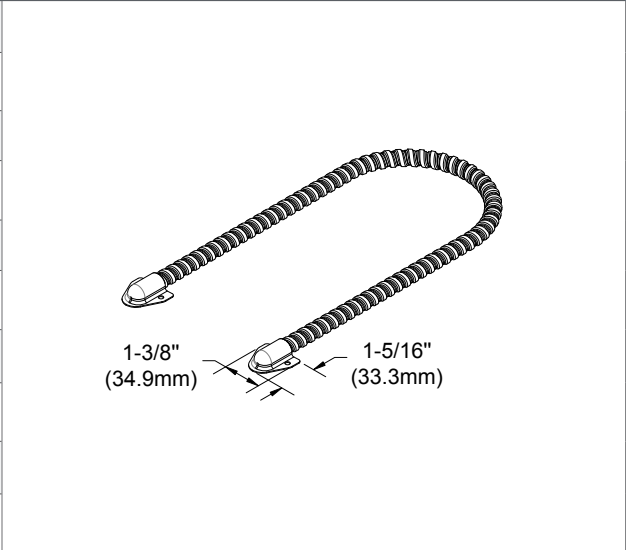

CONCEALED POWER TRANSFER CABLES	
CM-PT250M	CM-PT516M
Concealed, 1/4" inside diameter, mortise mount, 7" length	Concealed, 5/16" inside diameter, mortise mount
	
ALUMINUM CABLE AND ENDCAPS, 1/4" INSIDE DIAMETER	
CM-PT250AL-18	
Aluminum finish, 18" length (Formerly CM-PT14)	
CM-PT250AL-DUR-18	
Duranodic (dark bronze) finish, 18" length (Formerly CM-PT14DUR)	
ALUMINUM CABLE AND ENDCAPS, 3/8" INSIDE DIAMETER	
CM-PT375AL-18	
Aluminum finish, 18" length (Formerly CM-PT-38)	
CM-PT375AL-DUR-18	
Duranodic (dark bronze) finish, 18" length (Formerly CM-PT38DUR)	

STAINLESS STEEL CABLE, 1/4" INSIDE DIAMETER

CM-PT250-12
Zamac endcaps, 12" length (Formerly CM-PTS14)
CM-PT250SS-7
Stainless steel endcaps, 7" length (Formerly CM-PTSS-7)
CM-PT250SS-12
Stainless steel endcaps, 12" length (Formerly CM-PTSS-12)
CM-PT250SS-18
Stainless steel endcaps, 18" length (Formerly CM-PTSS-18)
CM-PT250SS-24
Stainless steel endcaps, 24" length (Formerly CM-PTSS-24)
CM-PT250SS-36
Stainless steel endcaps, 36" length (Formerly CM-PTSS-36)

STAINLESS STEEL CABLE, 3/8" INSIDE DIAMETER

CM-PT375SS-7
Stainless steel endcaps, 7" length (Formerly CM-PTSS38-7)
CM-PT375SS-12
Stainless steel endcaps, 12" length (Formerly CM-PTSS38-12)
CM-PT375SS-18
Stainless steel endcaps, 18" length (Formerly CM-PTSS38-18)
CM-PT375SS-24
Stainless steel endcaps, 24" length (Formerly CM-PTSS38-24)
CM-PT375SS-36
Stainless steel endcaps, 36" length (Formerly CM-PTSS38-36)

For Example: CC-PT375SS-14 is a custom stainless steel power transfer cable, sized 3/8" inside diameter x 14" long

CC-PT250SS-XX
Stainless steel power transfer cable, 1/4" inside diameter
CC-PT375SS-XX
Stainless steel power transfer cable, 3/8" inside diameter