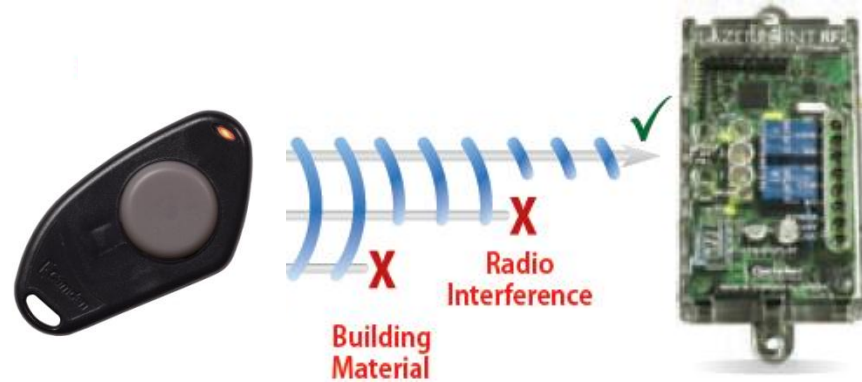

The World's Most Advanced
Wireless Door Control System

Featuring the Industry's Most
Advanced Wireless Transmitters!

Superior Wireless Technology

Lazerpoint RF™ 915 Spread Spectrum wireless technology does what narrow band fixed frequency wireless can't !