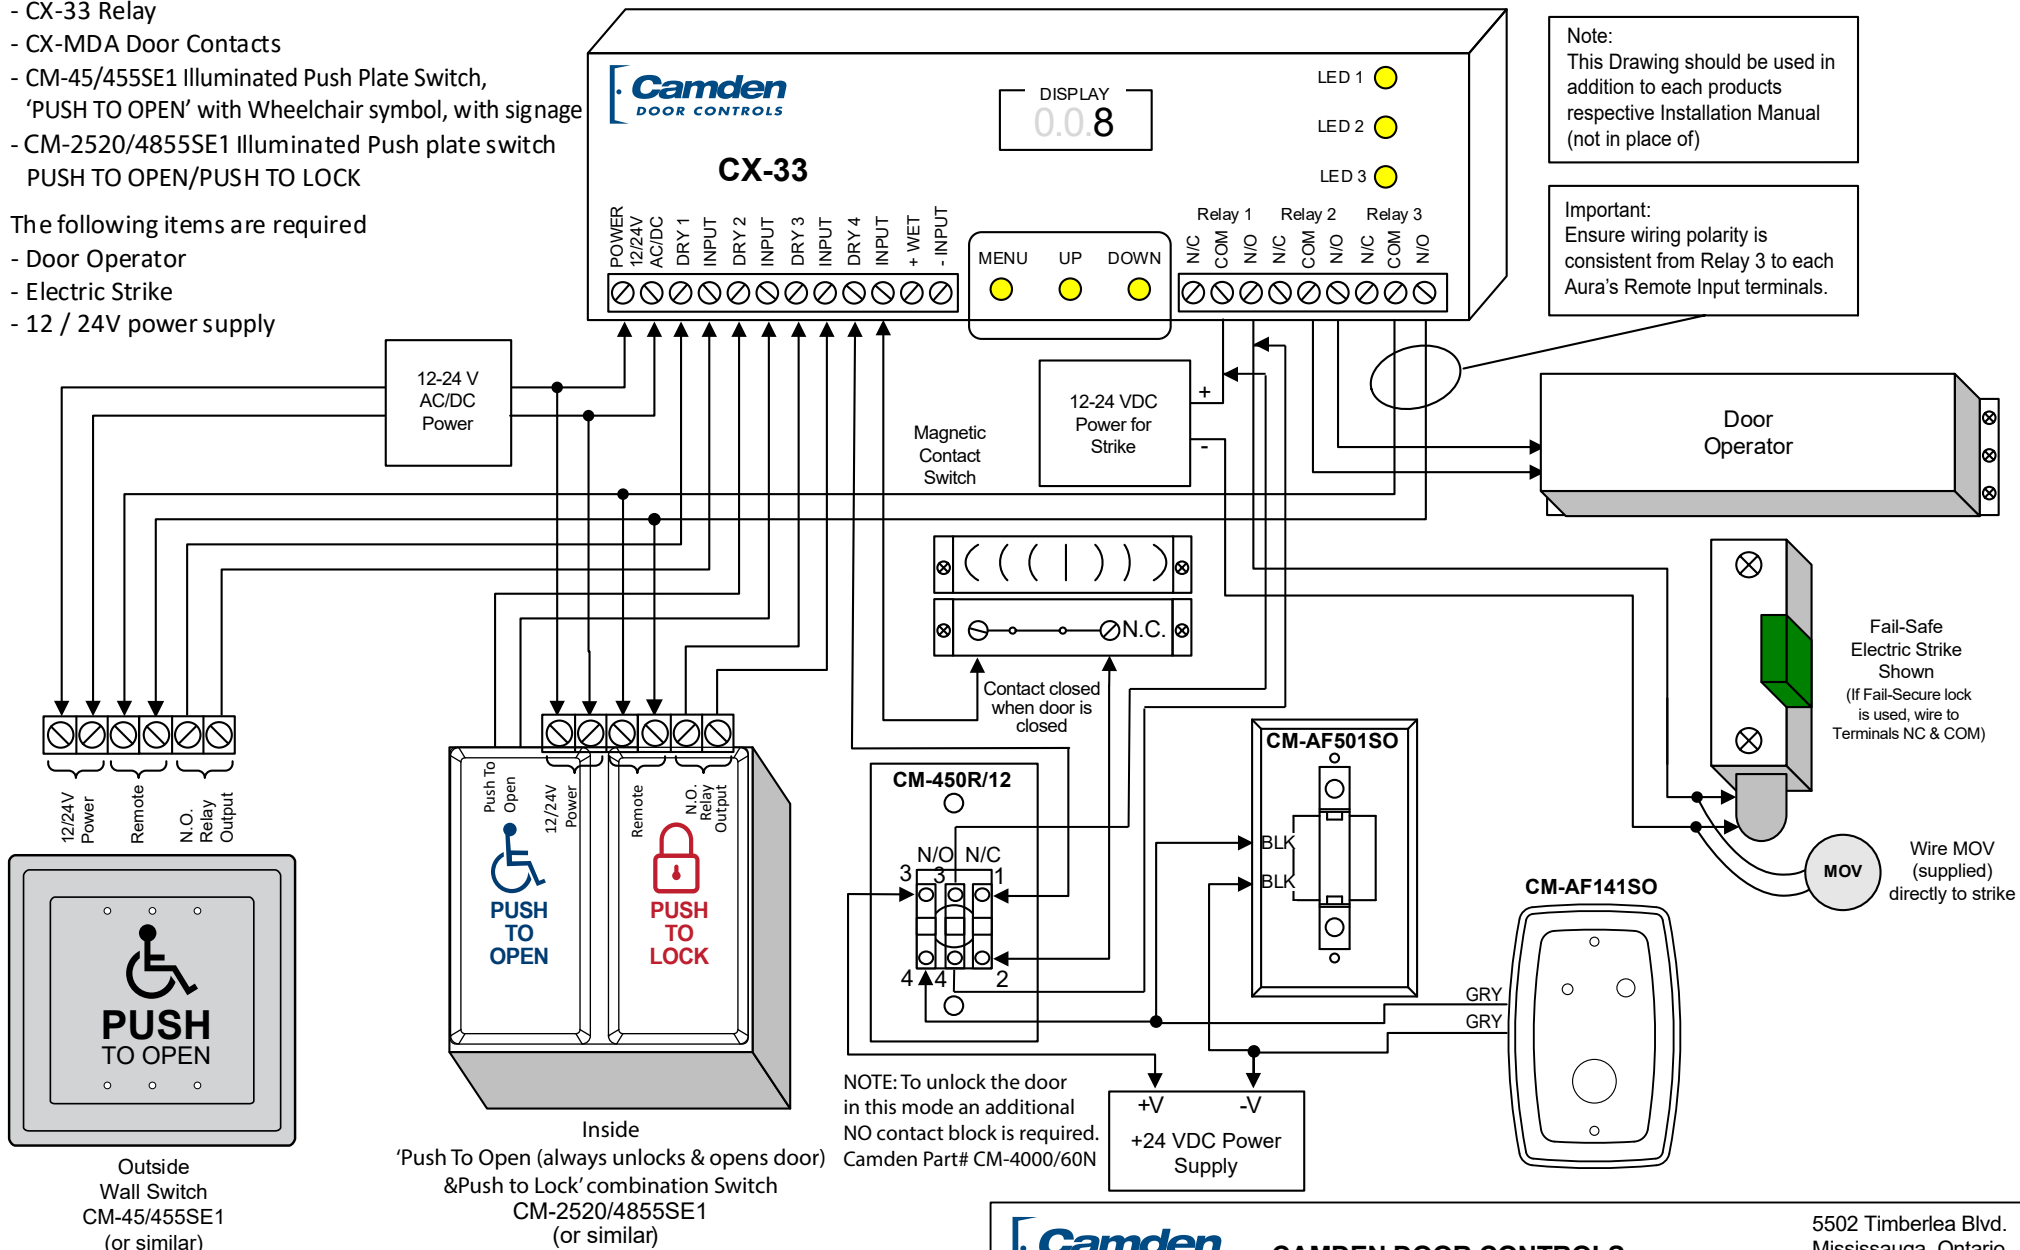

Outside Wall Switch
CM-45/455SE1
(or similar)

The following are part of the WC-13 package:

- CX-33 Relay
- CX-MDA Door Contacts
- CM-45/455SE1 Illuminated Push Plate Switch, 'PUSH TO OPEN' with Wheelchair symbol, with signage
- CM-2520/4855SE1 Illuminated Push plate switch PUSH TO OPEN/PUSH TO LOCK

The following items are required

- Door Operator
- Electric Strike
- 12 / 24V power supply

Note:
This Drawing should be used in addition to each products respective Installation Manual (not in place of)

Important:
Ensure wiring polarity is consistent from Relay 3 to each Aura's Remote Input terminals.

Fail-Safe Electric Strike Shown
(If Fail-Secure lock is used, wire to Terminals NC & COM)

Wire MOV (supplied) directly to strike