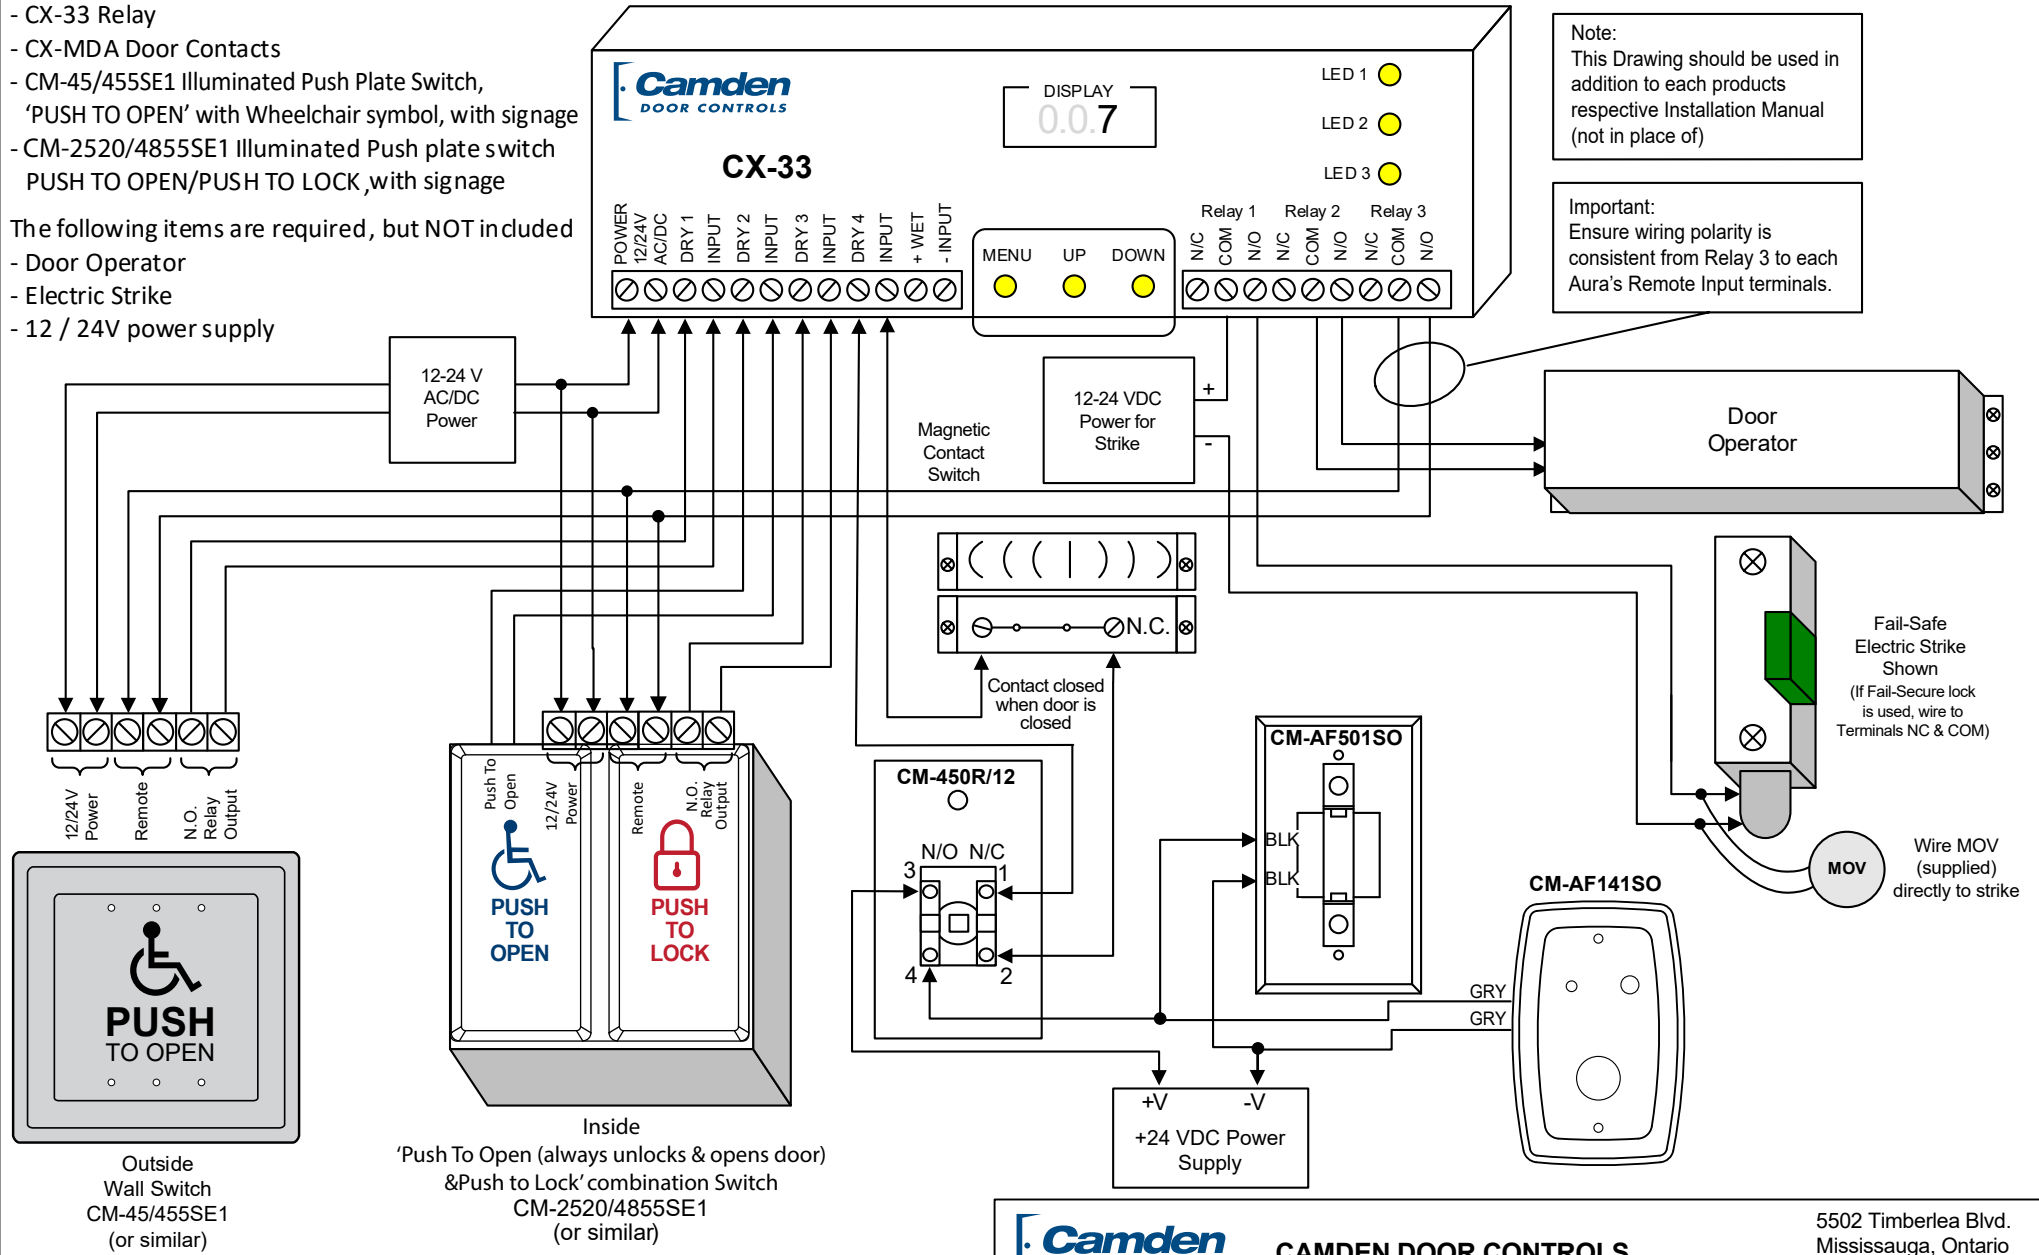

The following are part of the WC-13 package:

- CX-33 Relay
- CX-MDA Door Contacts
- CM-45/455SE1 Illuminated Push Plate Switch, 'PUSH TO OPEN' with Wheelchair symbol, with signage
- CM-2520/4855SE1 Illuminated Push plate switch PUSH TO OPEN/PUSH TO LOCK, with signage

The following items are required, but NOT included

- Door Operator
- Electric Strike
- 12 / 24V power supply

Note:
This Drawing should be used in addition to each products respective Installation Manual (not in place of)

Important:
Ensure wiring polarity is consistent from Relay 3 to each Aura's Remote Input terminals.

Outside Wall Switch
CM-45/455SE1
(or similar)

'Push To Open (always unlocks & opens door) & Push to Lock' combination Switch
CM-2520/4855SE1
(or similar)

The following are part of the WC-13 package:

- CX-33 Relay
- CX-MDA Door Contacts
- CM-45/455SE1 Illuminated Push Plate Switch, 'PUSH TO OPEN' with Wheelchair symbol, with signage
- CM-2520/4855SE1 Illuminated Push plate switch PUSH TO OPEN/PUSH TO LOCK