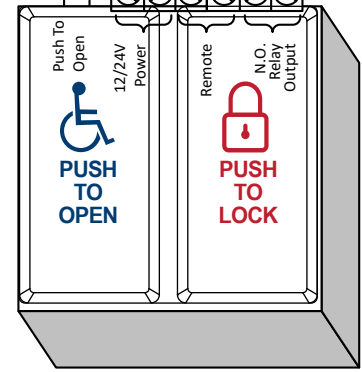

Inside
'Push To Open (always unlocks & opens door)
& Push to Lock' combination Switch
CM-2520/4855SE1
(or similar)

Aura Dip Switch Settings

Color Select

1	Red	IDL
2	G/B	
3	Red	ACT
4	G/B	

LOC/REM RELAY SPEAKER

Enable

4	ON
3	
2	
1	ON

■ → ON   ■ = Switch Position   ON ← ■

Camden DOOR CONTROLS

5502 Timberlea Blvd.
Mississauga, Ontario
L4W 2T7

SCALE: NONE	DRAWN BY: DGW	DATE: 03/08/17	REV: 2
CX-WC13AXFM & WEC10 Single Door Restroom (Normally locked)			
DRAWING No: CX-WC13AXFM-WEC10-8		FILE NAME: WC-13AXFM-8-WEC10 wiring diagram_R1