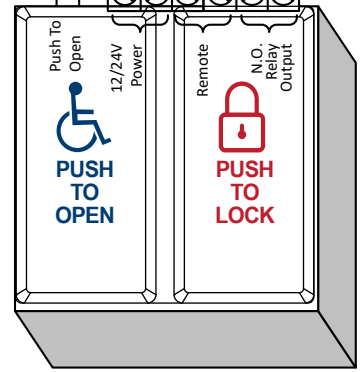

The following are part of the WC-13 package:

- CX-33 Relay
- CX-MDA Door Contacts
- CM-45/455SE1 Illuminated Push Plate Switch, 'PUSH TO OPEN' with Wheelchair symbol, with signage
- CM-2520/4855SE1 Illuminated Push plate switch PUSH TO OPEN/PUSH TO LOCK, with signage

The following items are required, but NOT included

- Door Operator
- Electric Strike
- 12 / 24V power supply

Note:
This Drawing should be used in addition to each products respective Installation Manual (not in place of)

Important:
Ensure wiring polarity is consistent from Relay 3 to each Aura's Remote Input terminals.

Outside Wall Switch
CM-45/455SE1
(or similar)

'Push To Open (always unlocks & opens door) & Push to Lock' combination Switch
CM-2520/4855SE1
(or similar)

The following are part of the WC-13 package:

- CX-33 Relay
- CX-MDA Door Contacts
- CM-45/455SE1 Illuminated Push Plate Switch, 'PUSH TO OPEN' with Wheelchair symbol, with signage
- CM-2520/4855SE1 Illuminated Push plate switch PUSH TO OPEN/PUSH TO LOCK