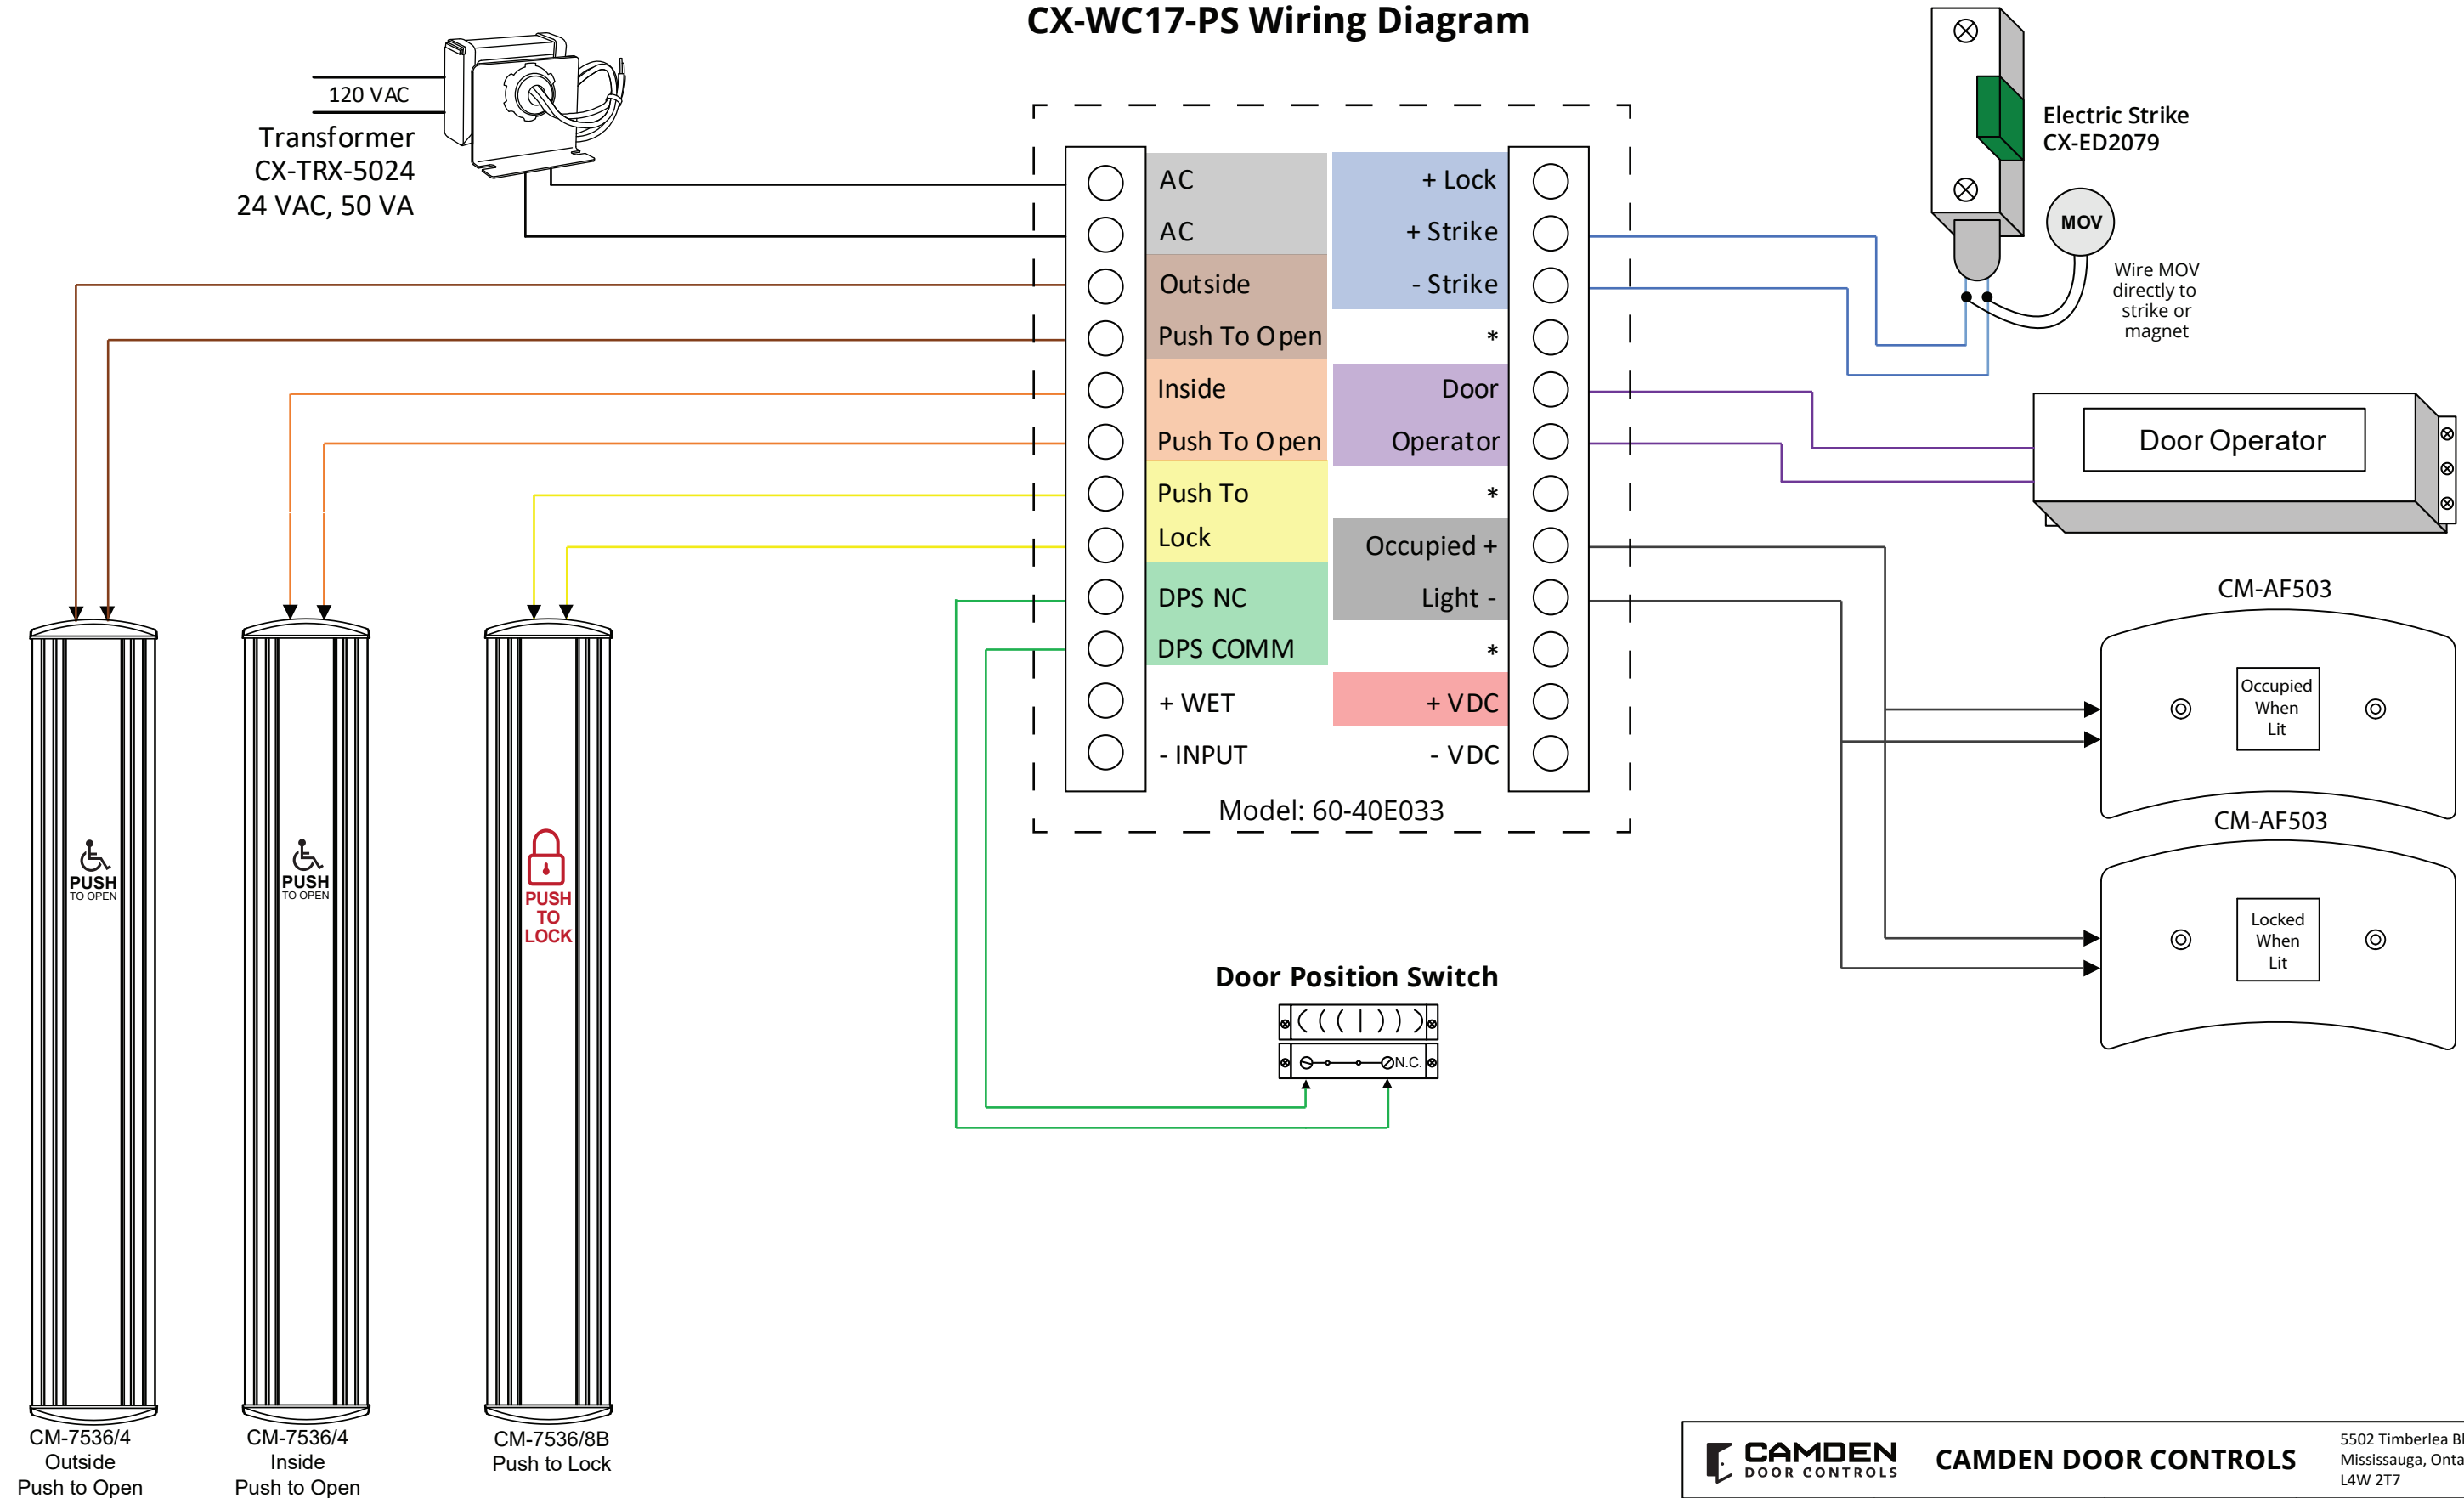

# CX-WC17-PS Wiring Diagram

- Notes**
1. CX-33 can be set to Mode 7 (Normally Unlocked) or Mode 8 (Normally Locked).
  2. Mode 7 = Set Set Strike to Fail Safe.
  3. Mode 8 = Set Strike to Fail Secure.

		<b>CAMDEN DOOR CONTROLS</b>		5502 Timberlea Blvd Mississauga, Ontario L4W 2T7
SCALE: NONE	DRAWN BY: JML	DATE: Dec 14, 2020	REV: 1	
CX-WC17-PS Wiring Diagram				
DRAWING No:			FILENAME:	