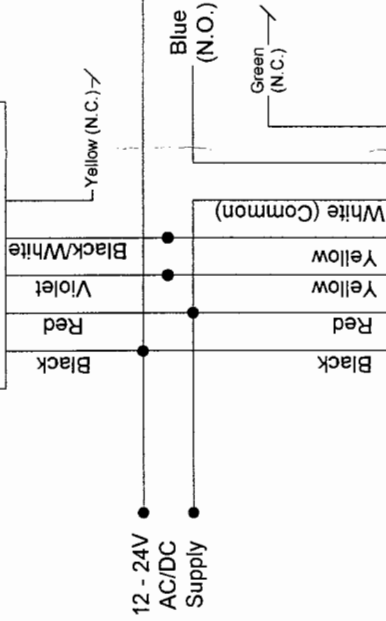

Switch

12 - 24V
AC/DC
Supply

Application #1
Auto Door
Operator

RX-7
Radio Receiver

12 - 24V
AC/DC
Supply

Application #3
Electric Strike
& RX-7
Receiver

Camden Door Controls

5151 Everest Dr, U #6
Mississauga, Ontario
L4W 2Z3

SCALE: NONE

DRAWN BY: DGW

DATE: 12/16/02

REVISED: 05/28/03

CX-1000/74 Typical Application Drawings

DRAWING No: TAD-1000/74-121602

FILENAME: 1000_74.vsd